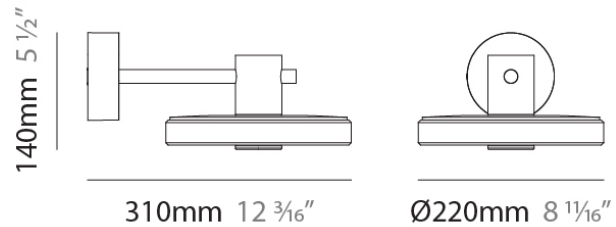

E83448-MBR

PROJECT

TYPE

NOTES

QUANTITY

DATE

GENERAL

Series: Venexia

Brand: Panzeri

Division: Exterior

Mounting Type: Surface

Mounting Location: Wall

Subcategory: Downlight

PHYSICAL

Shape: Round

Diameter (mm): 220

Diameter (in): 8 ¹¹/₁₆

Height (mm): 140

Depth (mm): 310

Height (in): 5 ¹/₂

Depth (in): 12 ³/₁₆

Light Distribution: Direct

Weight (kg): 3.60

Weight (lbs): 7.94

Screws: A4 stainless steel

Diffuser: Matte Cast Glass

Gasket: Transparent silicone

Fixture Material: Aluminum

ELECTRICAL

Lamp Type: LED

Input Wattage (W): 7.4

Total Output Wattage (W): 5.74

Dimming: Non-Dimmable

Driver Included: No

Driver Location: Remote

Driver Type: Constant Current - Universal

Driver Class: Class 2

Input Voltage (V): 120 - 277

Constant Current (mA): 350

Upon Request: 0-10Vdc dimming 120Vac only

LED

Color Temperature (°K): 2700

Max. Delivered Lumen (lm): 594

Nominal Lumen (lm): 930

CRI: >80 CRI

Efficiency (%): 63.9

Efficacy (lm/w): 74.25

Lamp Life (hrs): 80000

OPTICAL

RATINGS AND CERTIFICATIONS

Certified By: CSA Certified to UL and CSA Standards

IP rating: IP65

IK Rating: IK06