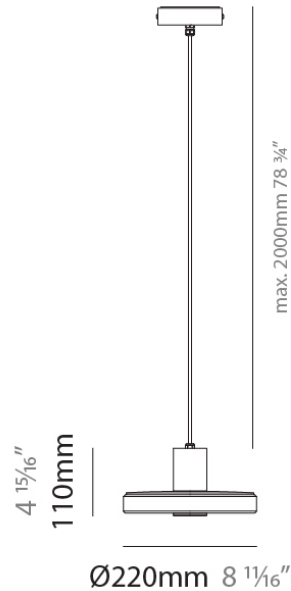

VENEXIA SURFACE

E81700-MGY

PROJECT _____

TYPE _____

NOTES _____

QUANTITY _____

DATE _____

GENERAL

Series: Venexia
Brand: Panzeri
Division: Exterior
Mounting Type: Surface
Mounting Location: Ceiling
Subcategory: Pendant

PHYSICAL

Shape: Round
Diameter (mm): 220
Diameter (in): 8 ¹¹/₁₆
Height (mm): 110
Height (in): 4 ¹⁵/₁₆
Max. Overall Height (mm): 2110
Max. Overall Height (in): 83 ¹/₁₆
Weight (kg): 3.4
Weight (lbs): 7.5
Fixture Material: Aluminum

ELECTRICAL

Input Wattage Range: 1 - 9 W
Lamp Type: LED
Input Wattage (W): 7.8
Total Output Wattage (W): 5.2
Dimming: Non-Dimmable
Driver Included: Yes
Driver Location: Integrated
Driver Type: Constant Current - 120Vac
Driver Class: Class 2
Input Voltage (V): 120 - 277
Constant Current (mA): 350
Upon Request: (Not included - see components) Remote: 0-10Vdc dimming / Non-dimming 120/277Vac

LED

Delivered Lumen Range: 500 - 999 lm
Number of LEDs: 1
Color Temperature (°K): 2700
Max. Delivered Lumen (lm): 594
Nominal Lumen (lm): 930
CRI: >80 CRI
Efficiency (%): 63.9
Efficacy (lm/w): 74.25
Lamp Life (hrs): 80000

OPTICAL

RATINGS AND CERTIFICATIONS

Certified By: CSA Certified to UL and CSA Standards
IP rating: IP65
IK Rating: IK06